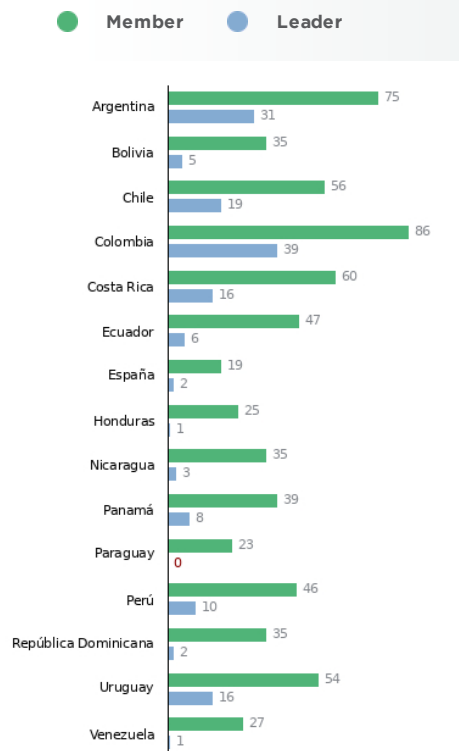

PARTICIPATION AND ROLE IN CONSORTIUMS SINCE 1998

FONTAGRO IN NUMBERS

193 Number of projects approved

141.9 Approved total amount US$
MILLONES

9.8 Contribution from other agencies
MILLONES

32 Benefited countries

63 Generated technologies

15 New technologies for ALC

8 Technology of global relevance

MEMBER COUNTRIES

Argentina	Bolivia	Chile	Colombia
Costa Rica	Dominican Republic	Ecuador	Honduras
Nicaragua	Panama	Paraguay	Peru
Spain	Uruguay	Venezuela