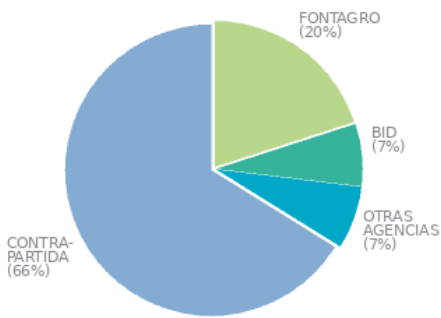

### PARTICIPATING ORGANIZATIONS

ABOUT FONTAGRO

FONTAGRO is a unique cooperation mechanism for agricultural innovation in Latin America and the Caribbean (ALC) and Spain, that works through regional platforms. It is composed of 15 countries that have contributed capital exceeding 100 million dollars and the Inter-American Development Bank (IDB), which is its legal representative.

ORIGIN OF RESOURCES

- Counterpart contribution  
93.177.555
- FONTAGRO  
28.989.468
- IDB  
9.922.700
- Other agencies  
9.809.078

PARTICIPATION AND ROLE IN CONSORTIUMS SINCE 1998

FONTAGRO IN NUMBERS

**193** Number of projects approved